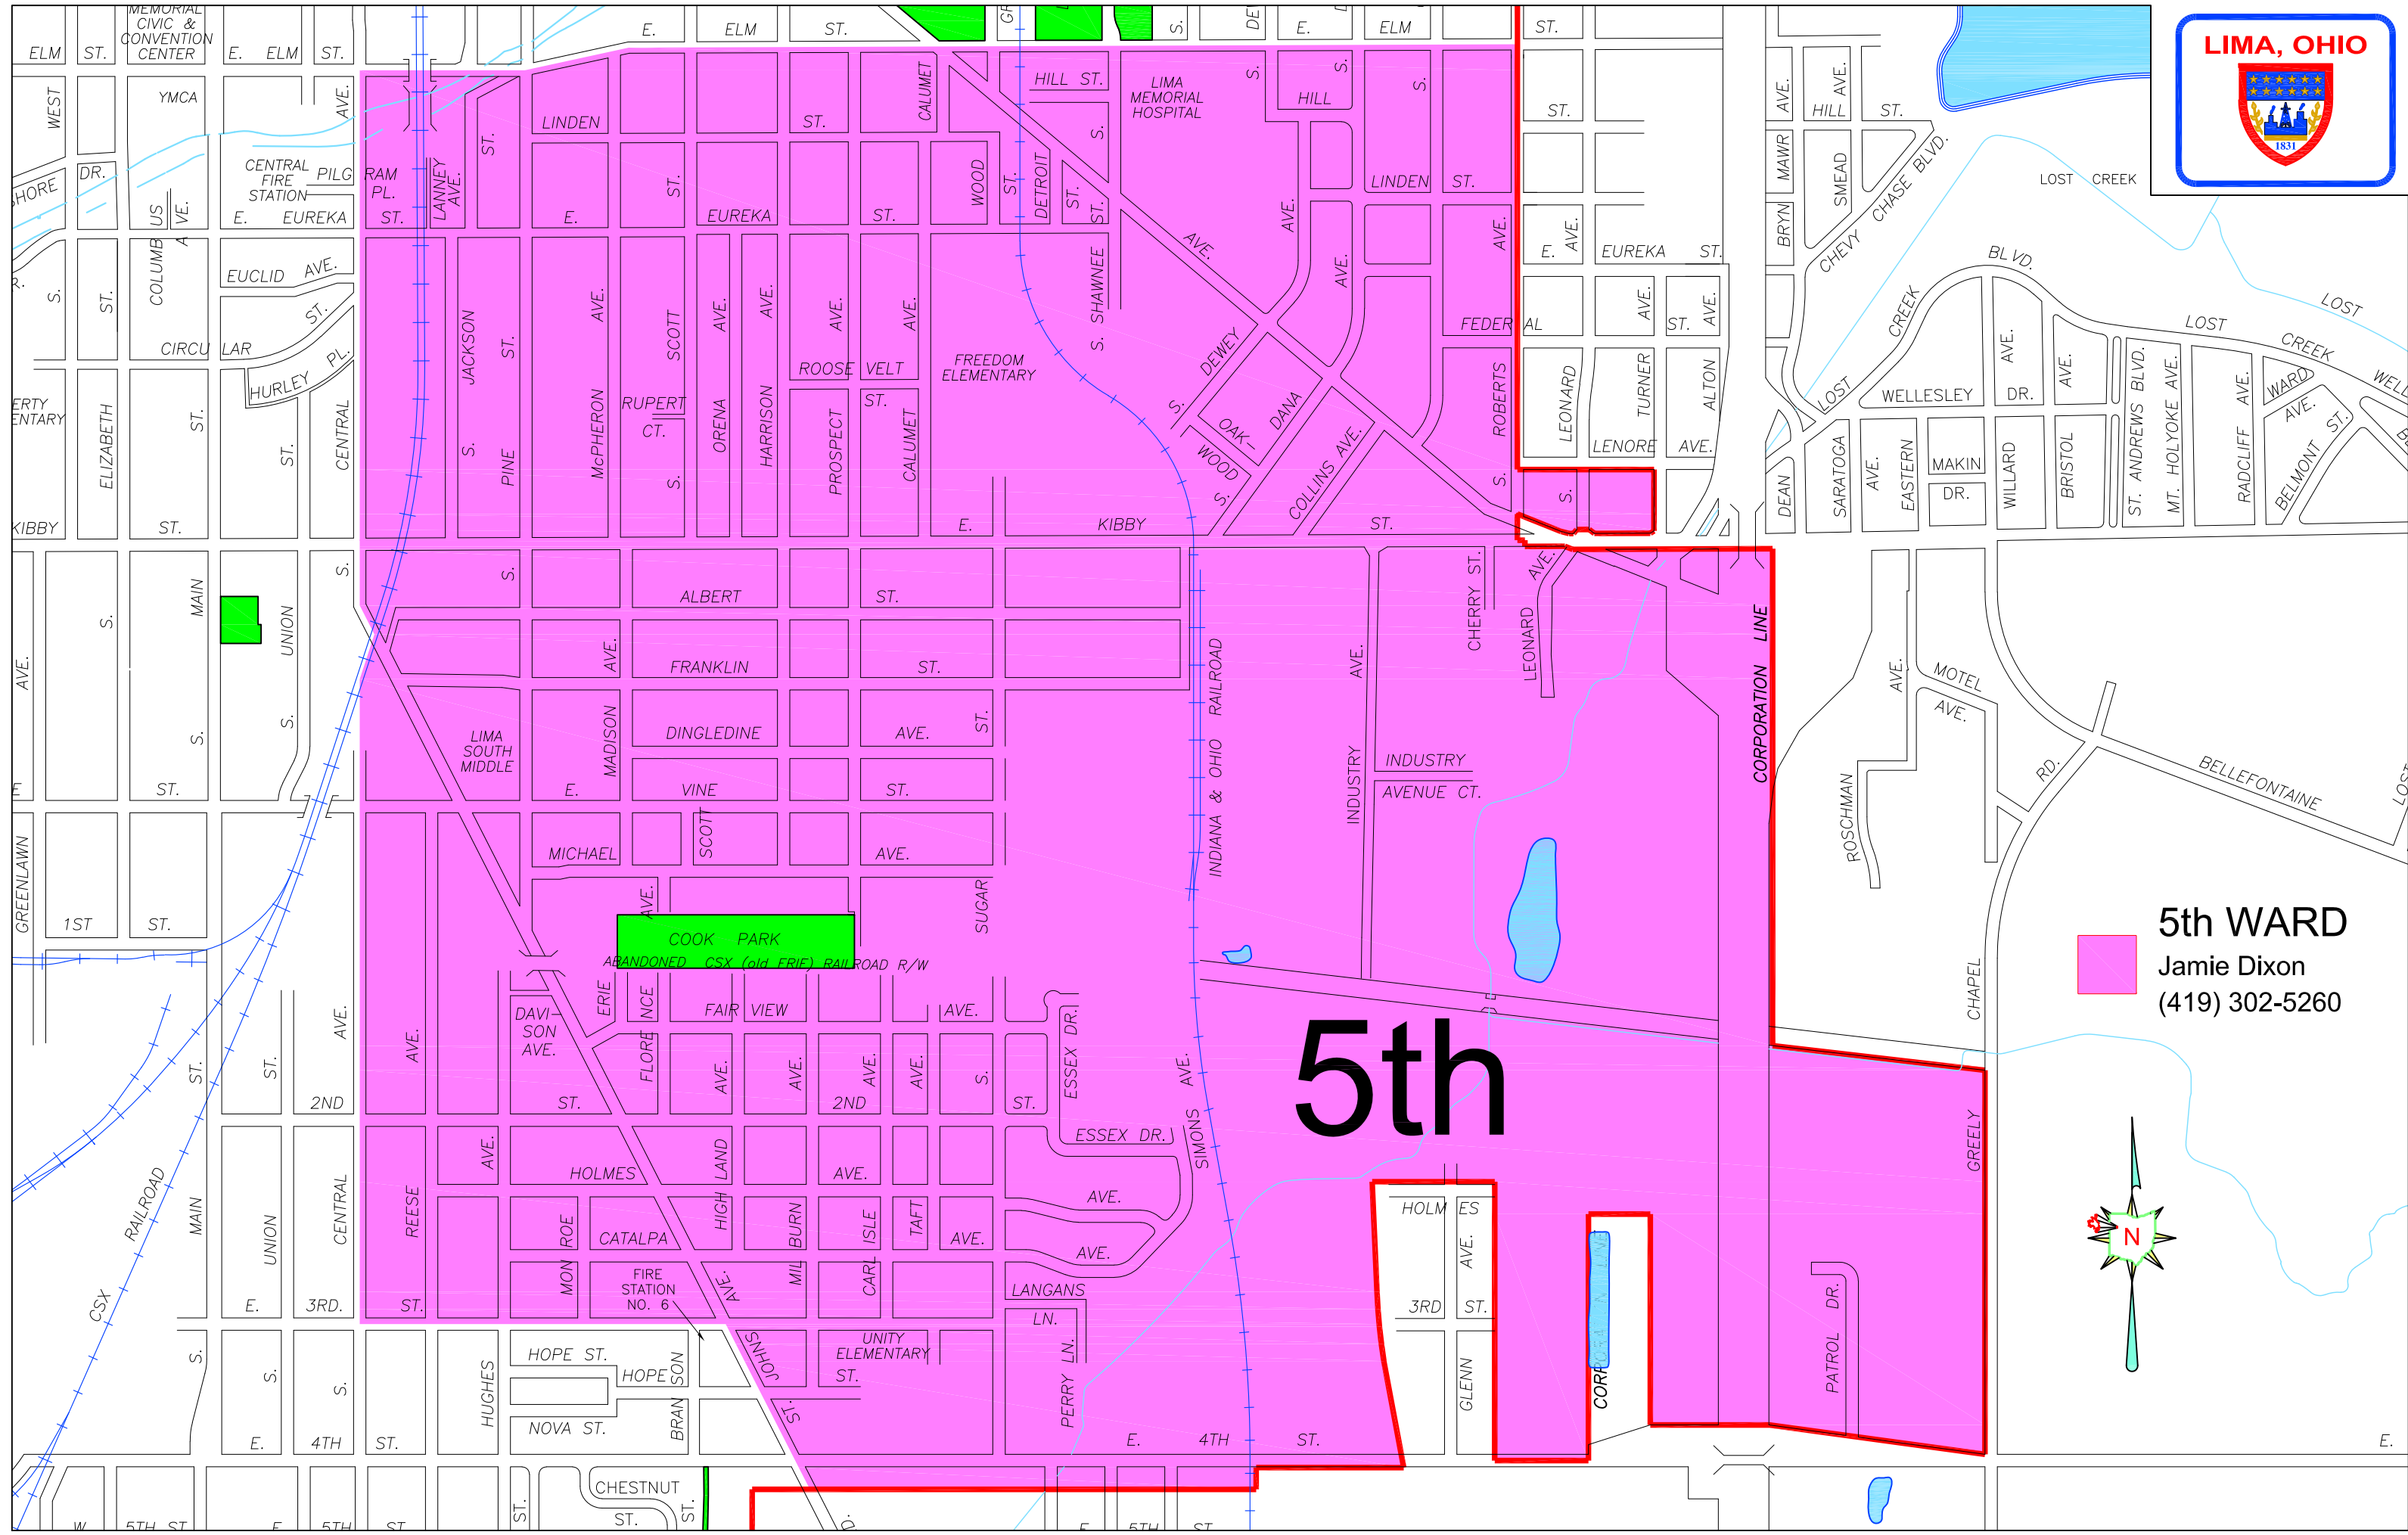

LIMA, OHIO

**5th WARD**  
Jamie Dixon  
(419) 302-5260

**5th**

HOLM ES  
3RD AV.  
ST.

CORPORATION LINE

PATROL DR.

CHAPEL

RD.