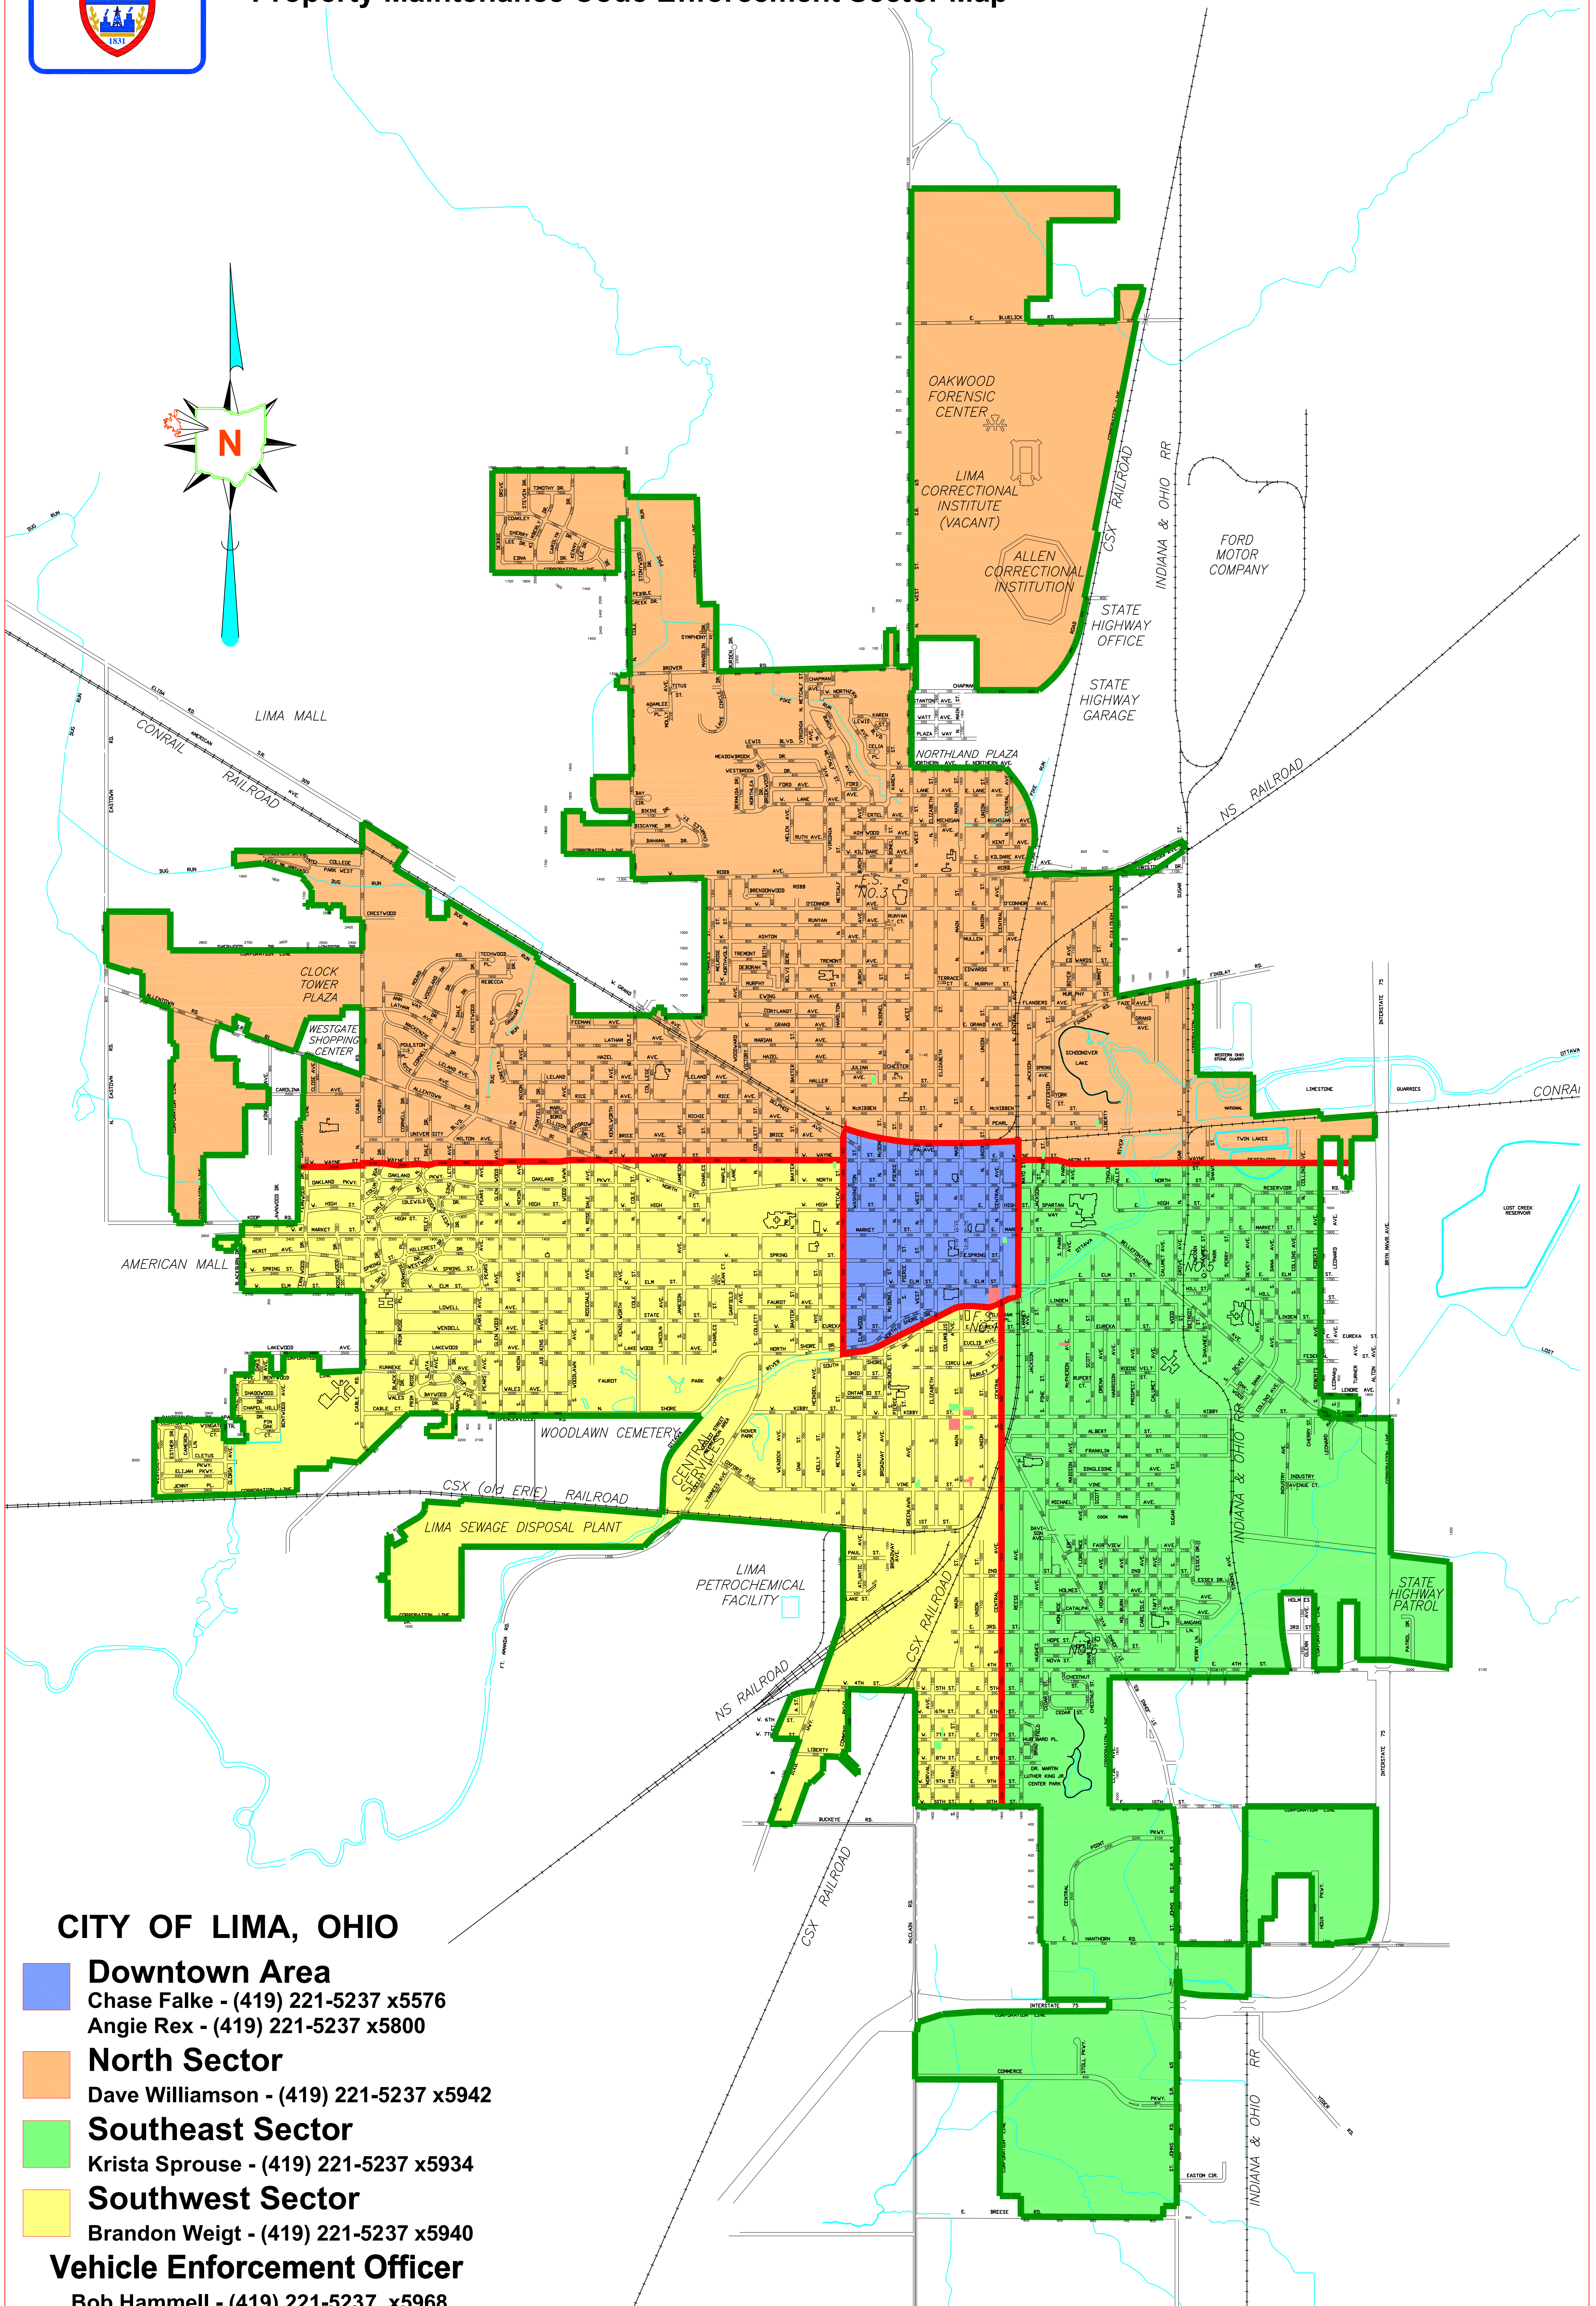

CITY OF LIMA, OHIO

Property Maintenance Code Enforcement Sector Map

CITY OF LIMA, OHIO

- Downtown Area**
Chase Falke - (419) 221-5237 x5576
Angie Rex - (419) 221-5237 x5800
 - North Sector**
Dave Williamson - (419) 221-5237 x5942
 - Southeast Sector**
Krista Sprouse - (419) 221-5237 x5934
 - Southwest Sector**
Brandon Weigt - (419) 221-5237 x5940
- Vehicle Enforcement Officer**
Bob Hammell - (419) 221-5237, x5968